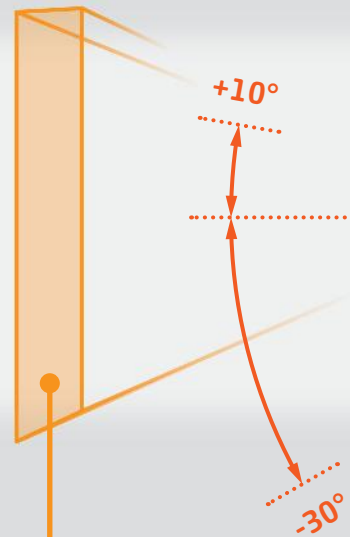

**Connection.** Connect to any Quickview airHD in range, either in control or view-only mode. Download app updates to access new features.

**Status Bar.** Monitor illumination, zoom and tilt, as well as Wi-Fi signal and battery (for both tablet and camera).

**Capture.** Record video and capture still images to the media library.

HD Zoom

Tilt

Illumination

camera

controls

©2016 EnviroSight, LLC. All rights reserved. Specifications subject to change without notice. The Quickview, EnviroSight and Haloptic names and logos are trademarks of EnviroSight. Patents 6,538,732 and 7,009,698; others pending.